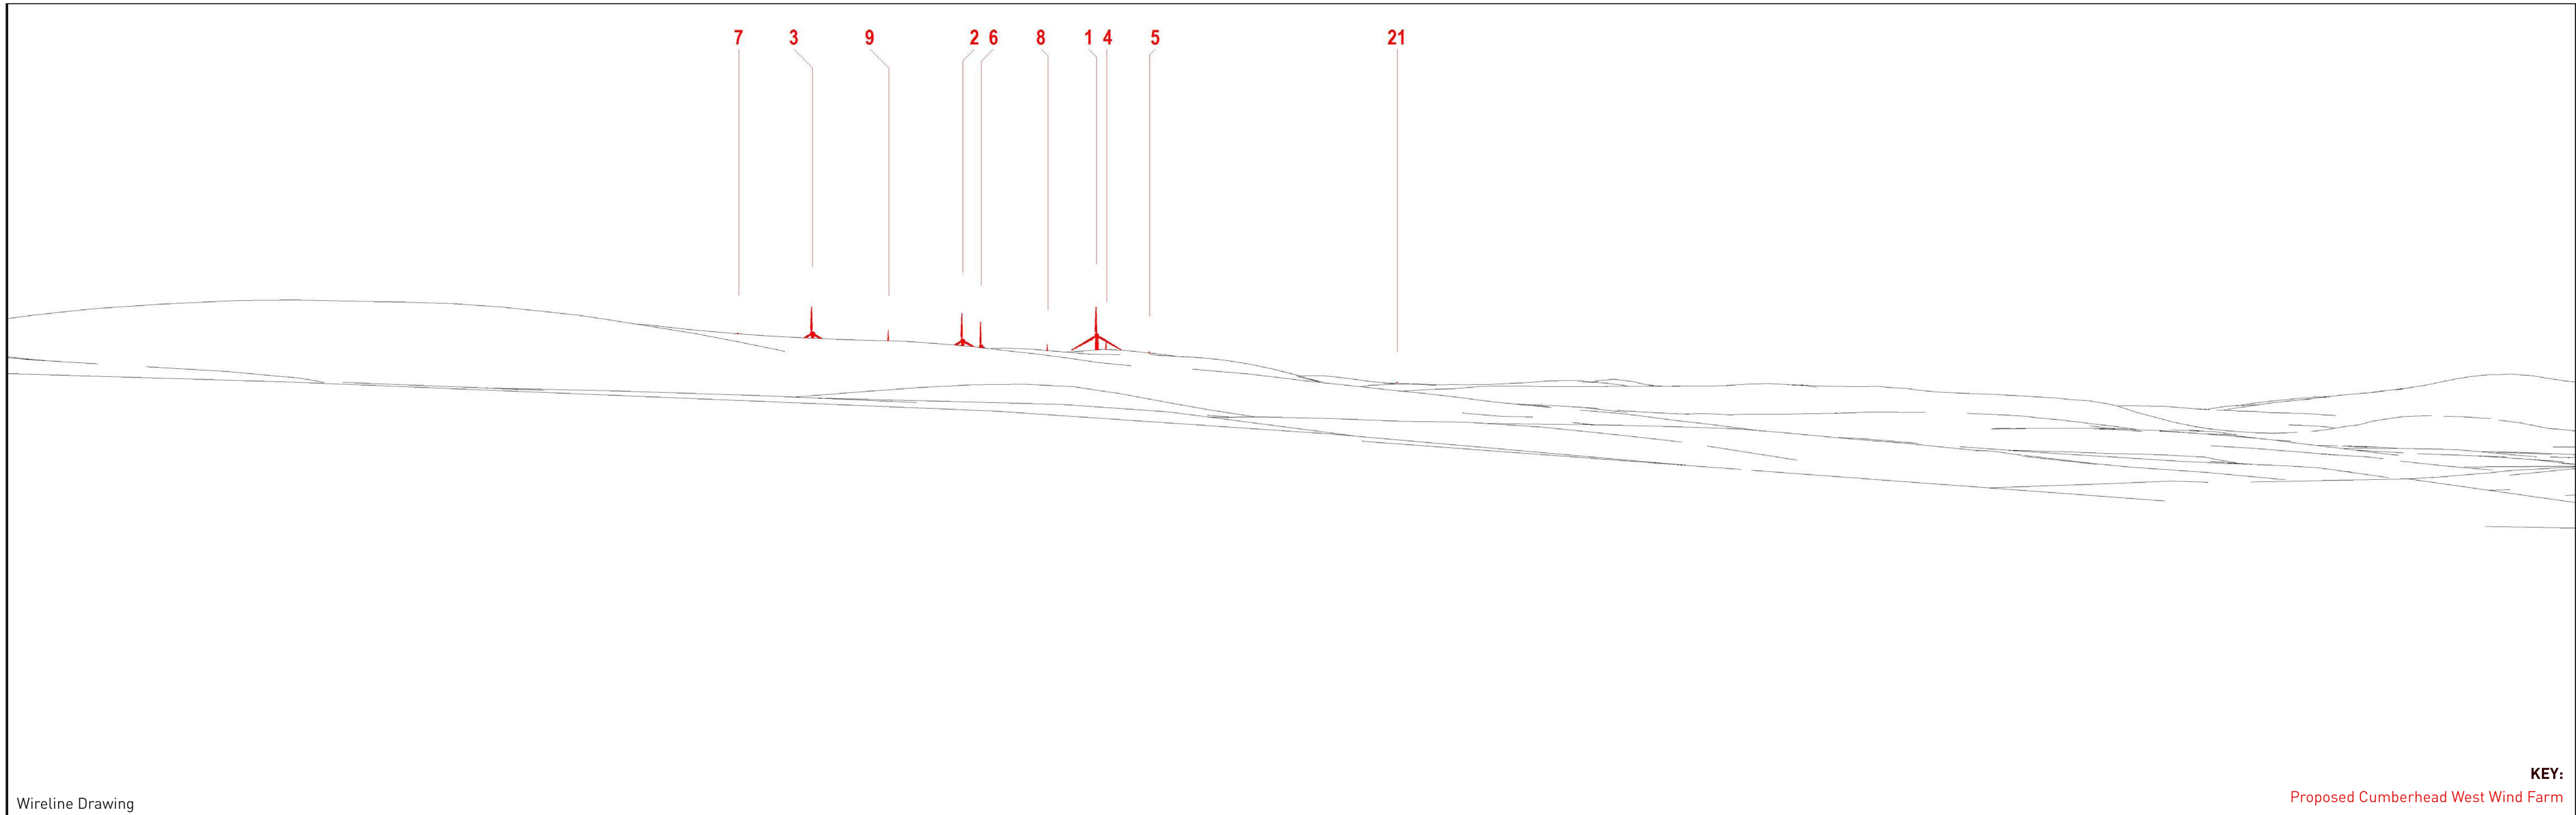

Distance to nearest turbine: 6881m (T1)
Bearing to centre of photograph: 46.15°

Angle of view: 90° (cylindrical)
Principal distance: 500mm

Camera: Canon EOS 5D Mark III
Lens: 50mm Fixed Focal Lens
Height: 1.5m
Date & Time: 26/07/2018 10:50

Future Baseline Photograph (Showing consented schemes digitally added).

Cumulative Wireline Drawing

Figure 6.49 (sheet B)
Viewpoint 13: Victory Park, Muirkirk
CUMBERHEAD WEST WIND FARM

Viewpoint Information
 OS Reference: E 269388, N 627320
 Ground level: 234m (AOD)

Wireline Drawing

KEY:

Proposed Cumberhead West Wind Farm

Figure 6.49 (sheet C)
Viewpoint 13: Victory Park, Muirkirk
 CUMBERHEAD WEST WIND FARM

Viewpoint Information
 OS Reference: E 269388, N 627320
 Ground level: 234m (AOD)