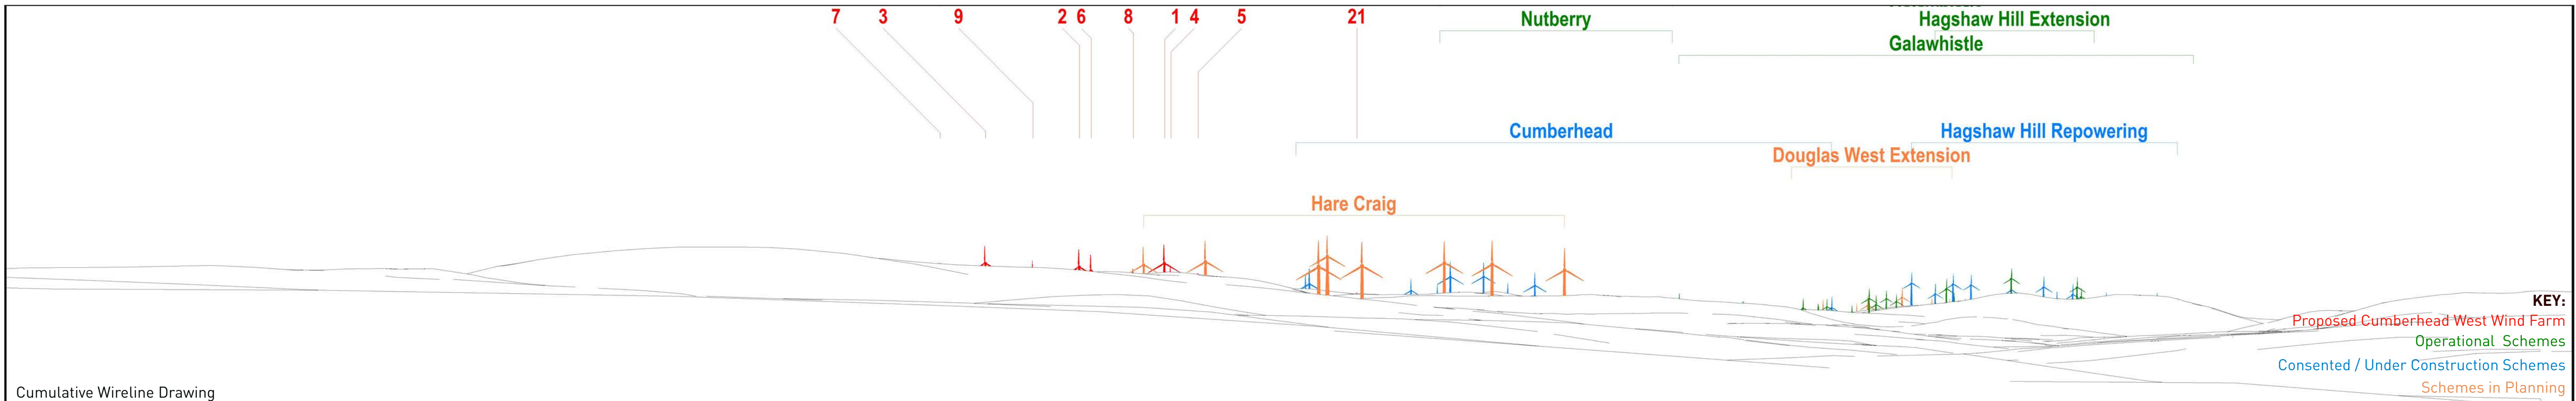

Baseline Photograph

Future Baseline Photograph (Showing consented schemes digitally added).

Figure 6.49 (sheet A)
Viewpoint 13: Victory Park, Muirkirk
 CUMBERHEAD WEST WIND FARM

Viewpoint Information
OS Reference: E 269388, N 627320
Ground level: 234m (AOD)

Distance to nearest turbine: 6881m (T1)
Bearing to centre of photograph: 46.15°

Angle of view: 90° (cylindrical)
Principal distance: 500mm

Camera: Canon EOS 5D Mark III
Lens: 50mm Fixed Focal Lens
Height: 1.5m
Date & Time: 26/07/2018 10:50

Future Baseline Photograph (Showing consented schemes digitally added).

Cumulative Wireline Drawing

Figure 6.49 (sheet B)
Viewpoint 13: Victory Park, Muirkirk
CUMBERHEAD WEST WIND FARM

Viewpoint Information
 OS Reference: E 269388, N 627320
 Ground level: 234m (AOD)

Photomontage (showing Future Baseline View and Cumberhead West Wind Farm).

Figure 6.49 (sheet D)
Viewpoint 13: Victory Park, Muirkirk
 CUMBERHEAD WEST WIND FARM

Viewpoint Information
OS Reference: E 269388, N 627320
Ground level: 234m (AOD)